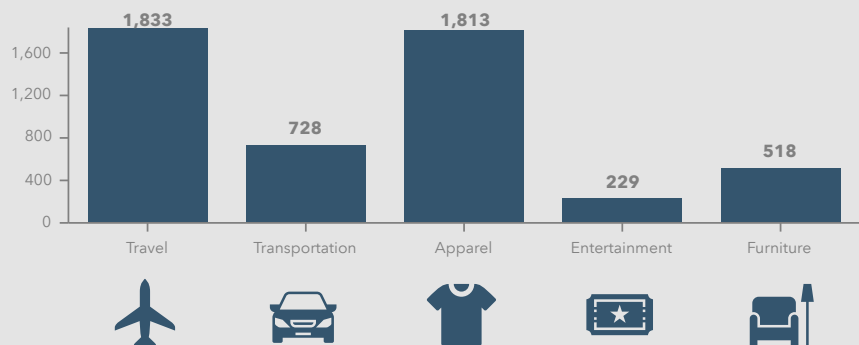

West Melbourne City, FL (1276500)

KEY SPENDING FACTS (\$)

© Esri 2018
 Spending facts are average annual dollars per household