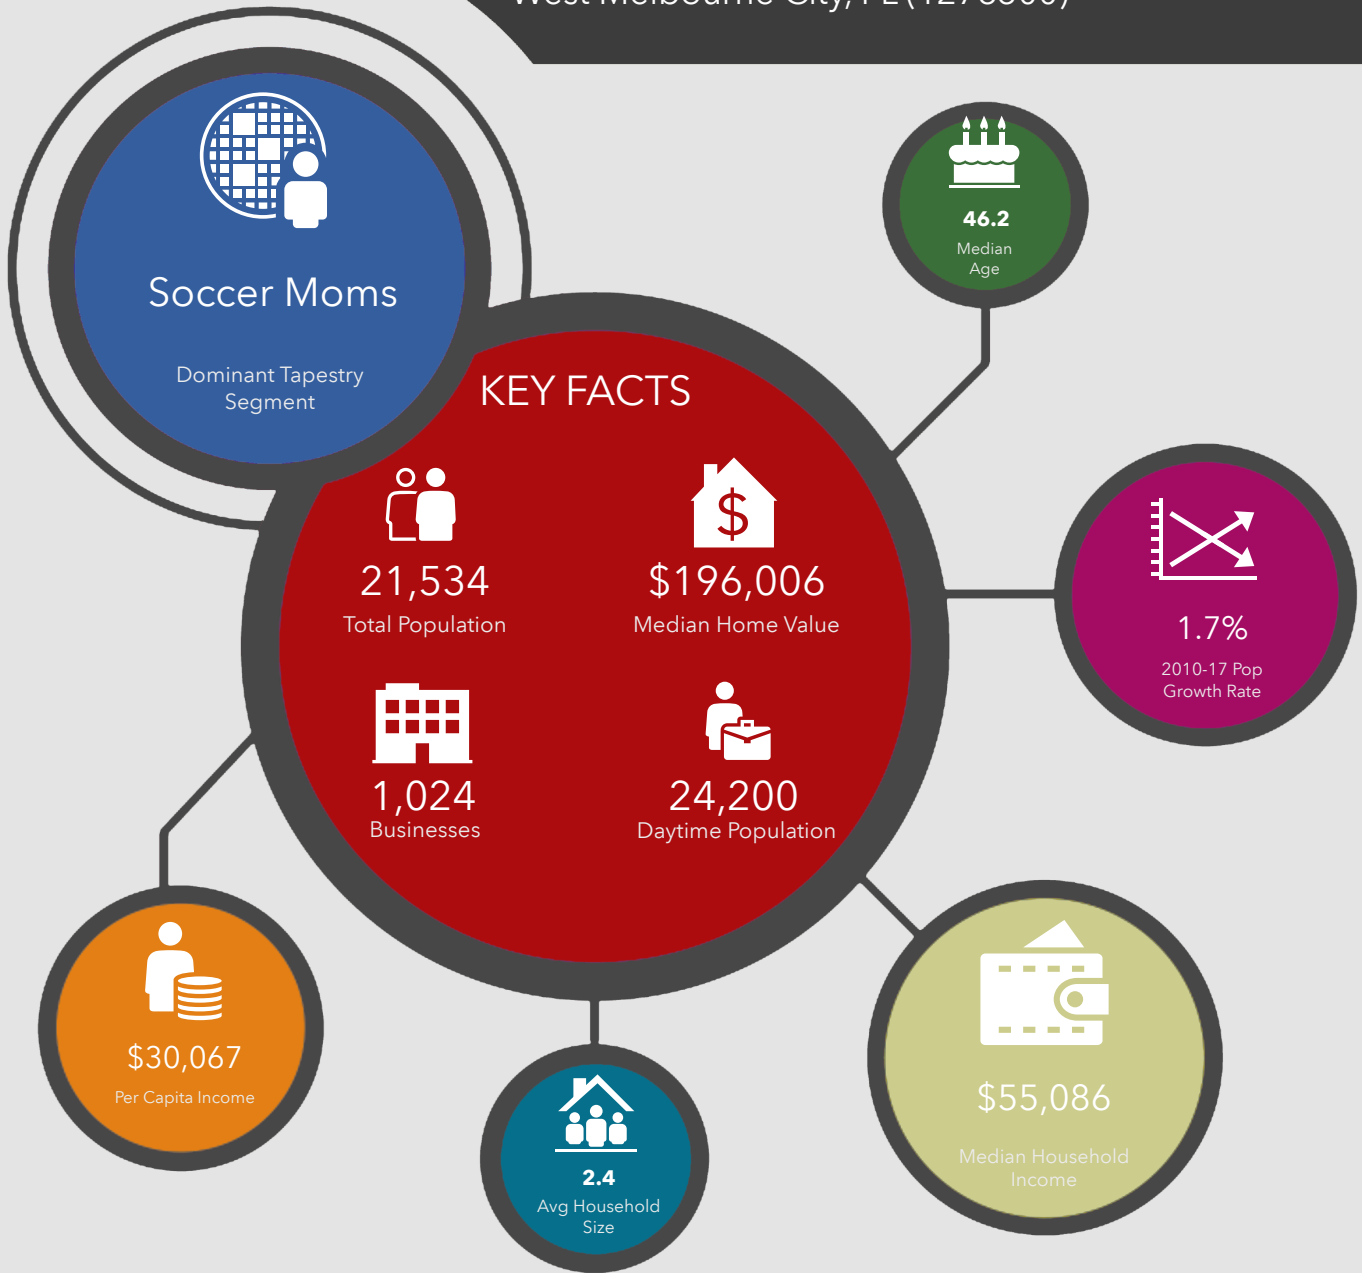

West Melbourne City, FL (1276500)

KEY SPENDING FACTS (\$)

© Esri 2018
 Spending facts are average annual dollars per household