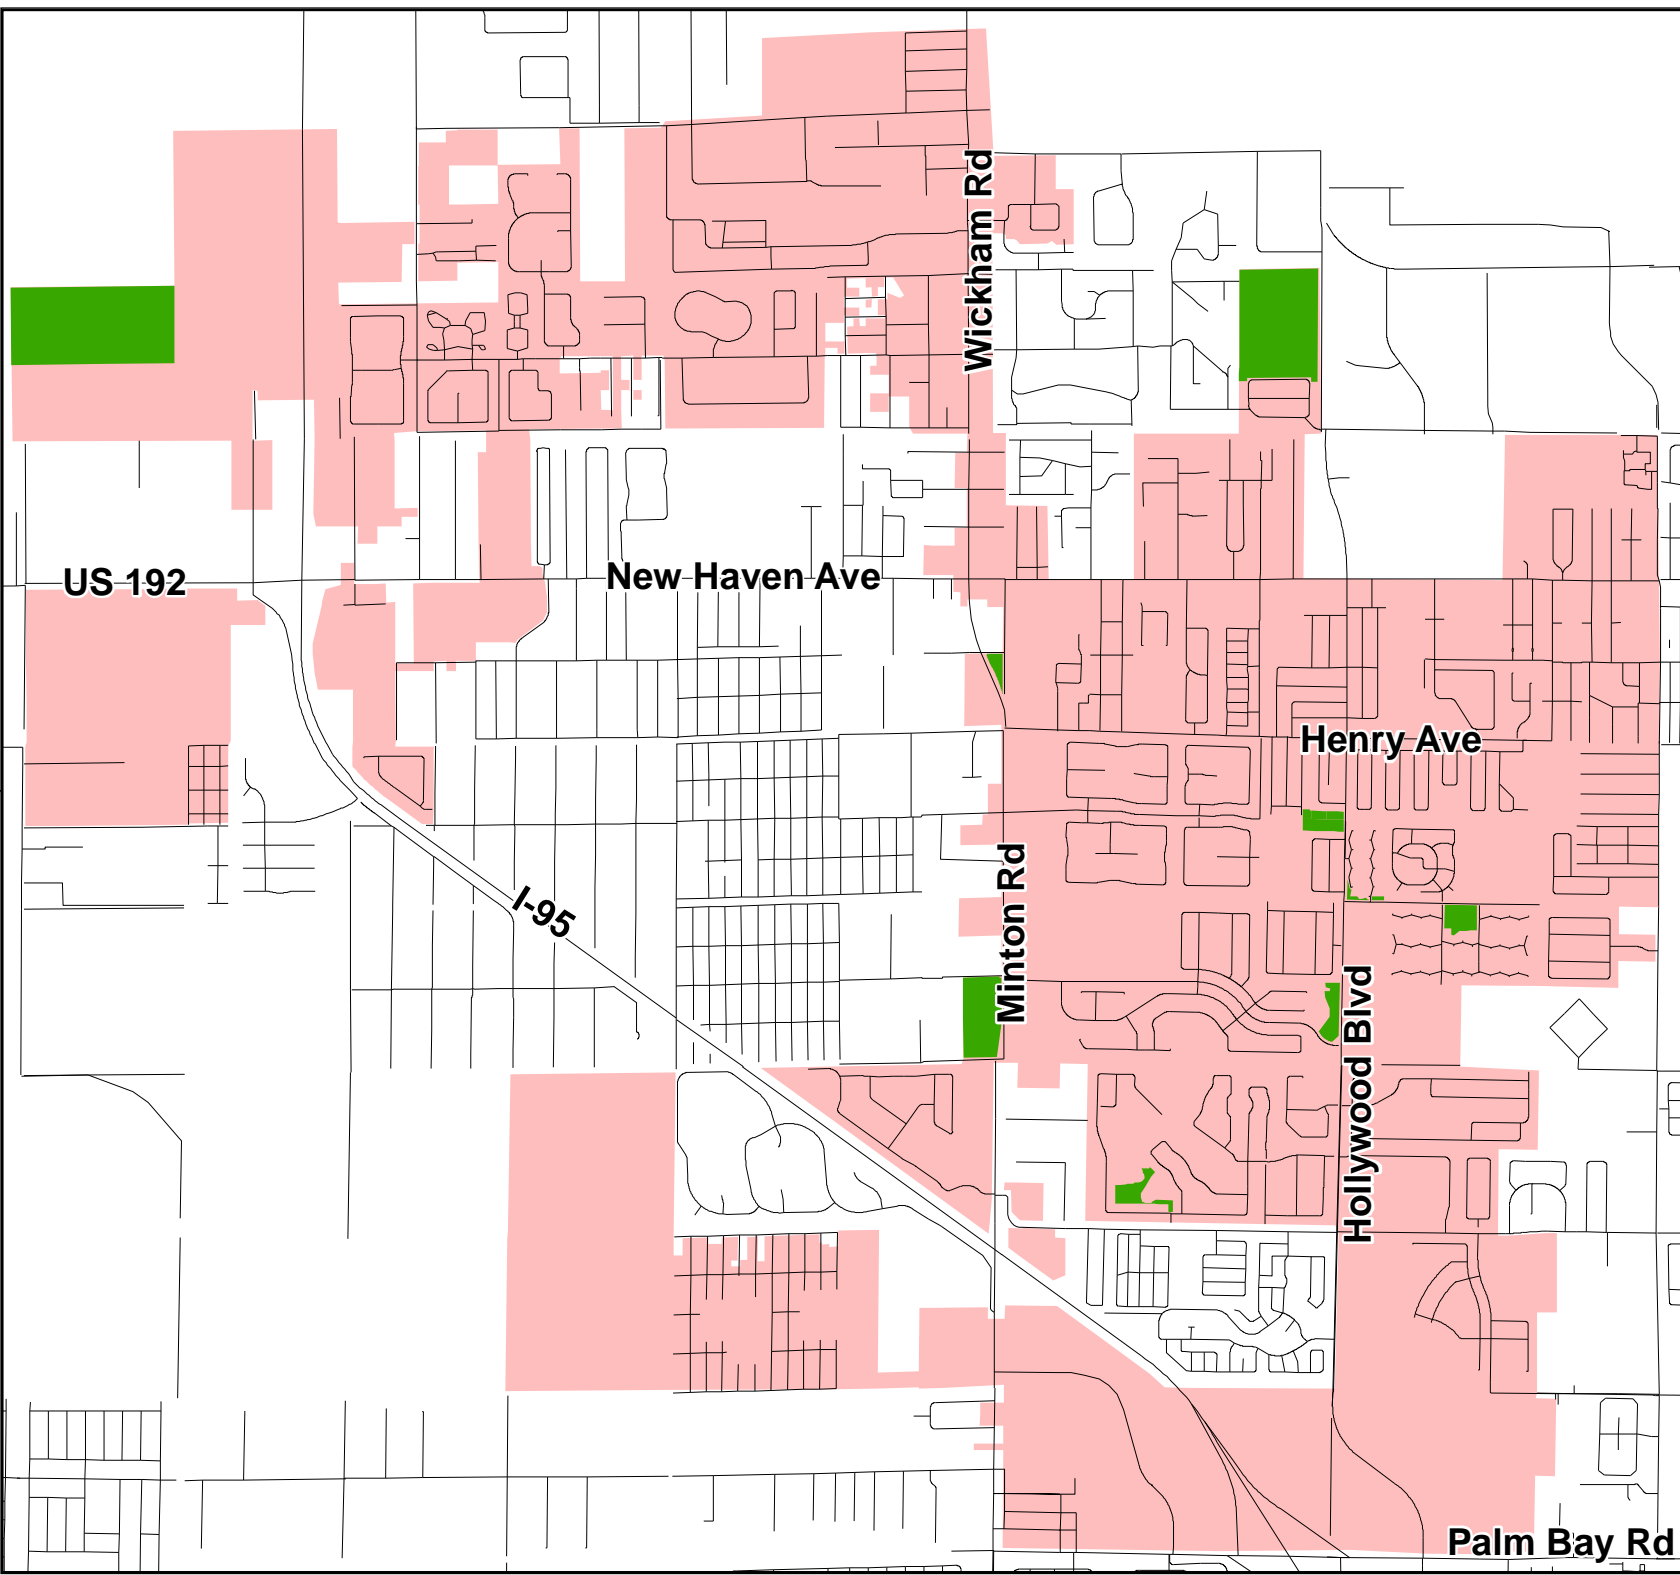

West Melbourne
FLORIDA

Conservation Lands

Legend

-  West Melbourne
-  Conservation Land

Miles
Created: July 21, 2008
Updated: April 29, 2010
By: Community Development
Department,
City of West Melbourne-KMD
Sources: Brevard County
Property Appraiser,
West Melbourne Planning